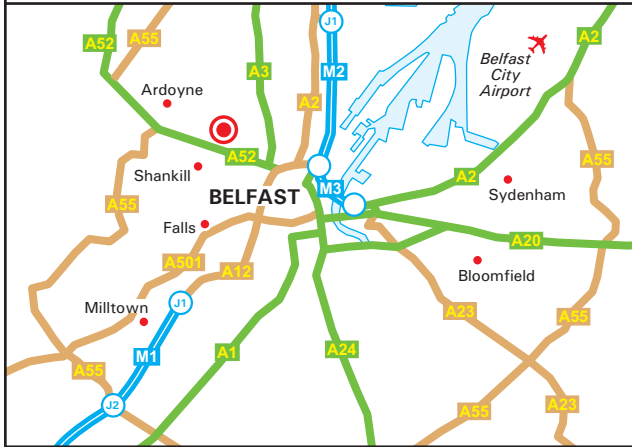

**Holmes Wholesale Services**  
 Hillview Enterprise Park  
 Hillview Road  
 Belfast BT14 7BT

Tel: 028 90 351210 - Fax: 028 90 352945

**From M2**  
 On approaching Belfast keep in the middle lane following signs for A12 (M1) West / South. Leaving the motorway, still in the middle lane, you will pass under a flyover then the road veers to the right. This road becomes the A12 / Westlink. Continue on the A12 (Westlink) until the junction with the A52 / Crumlin Road.  
 At the end of the slip road, turn right onto the A52 (Crumlin Road). Pass straight over the next roundabout remaining on the A52 (Crumlin Road). Turn right at the traffic light junction with Hillview Road / Tennent St. We are located on the right hand side (see inset).

**From M1**  
 Leave the M1 and go straight at the roundabout where the road becomes the A12 / Westlink. Continue on the A12 (Westlink) until the junction with the A52 / Crumlin Road.  
 At the end of the slip road, turn left onto the A52 (Crumlin Road). Pass straight over the next roundabout remaining on the A52 (Crumlin Road). Turn right at the traffic light junction with Hillview Road / Tennent St. We are located on the right hand side (see inset).

**By Train**  
 Belfast receives train services from Dublin, Bangor, Antrim, Coleraine, Londonderry & Larne. For further information about train times and fares, visit [www.translink.co.uk](http://www.translink.co.uk)