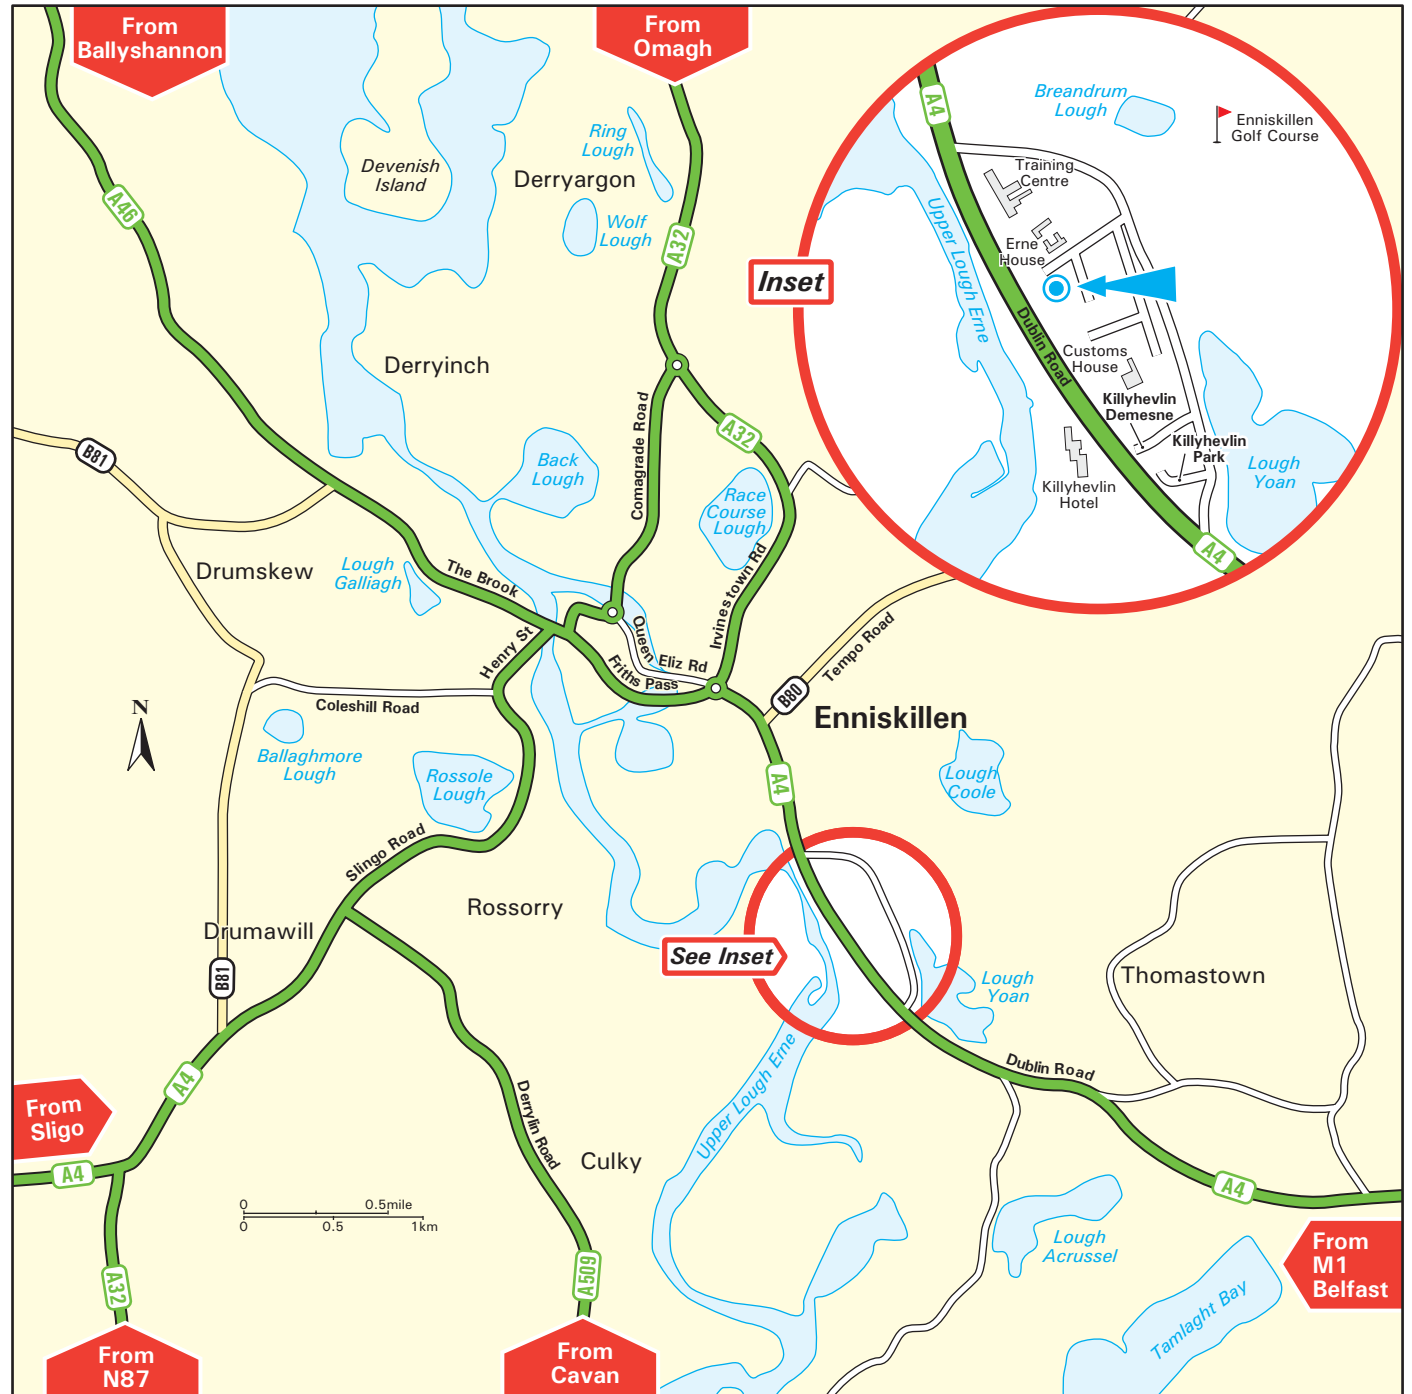

**Holmes Wholesale Services**  
 Killyhevlin Industrial Estate  
 Dublin Road

Enniskillen BT74 4EJ  
 Tel: 028 66 322638 - Fax: 028 66 628071

**From Omagh**

Take the A32 to Enniskillen, passing through Dromore and Irvinestown. Remain on the A32 until the roundabout junction with the A4 (Dublin Road). Take the first exit, joining the A4 (Dublin Road). Turn left into the Killyhevlin Industrial Estate (see inset).

**From M1**

Leave the M1 at Junction 15 and join the A4 following signs for Enniskillen. Continue on the A4 to the outskirts of Enniskillen. Turn right into the Killyhevlin Industrial Estate (see inset).

**Inset**

**See Inset**